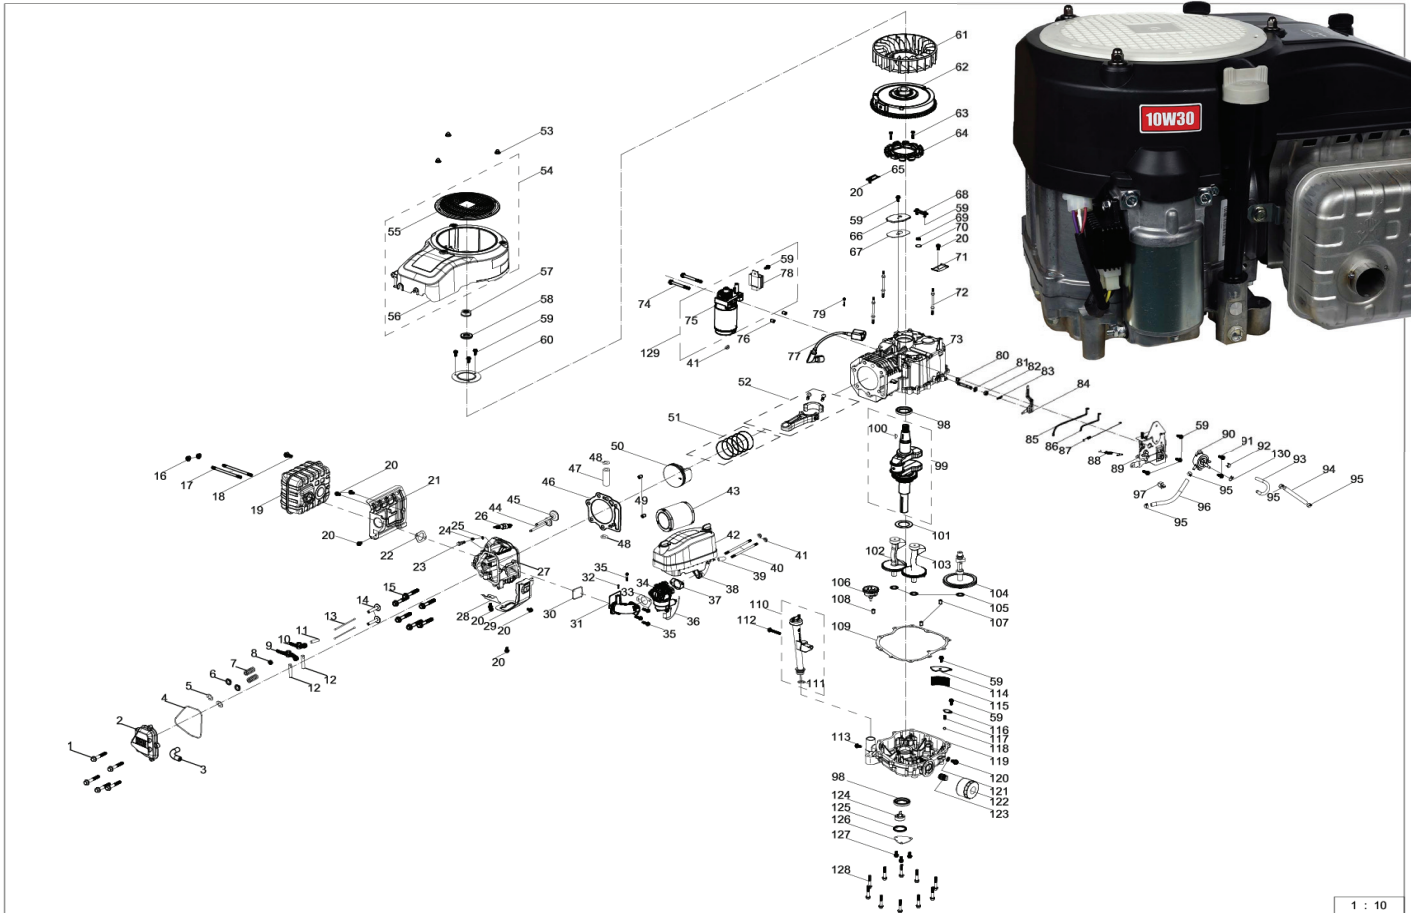

# VS175ES 17.5HP VERT SHAFT ENGINE

1 : 10

VS175ES-001	Bolt, M6x25
VS175ES-002	Valve Cover
VS175ES-003	Breather Hose
VS175ES-004	Gasket, Valve Cover
VS175ES-005	Valve Locker
VS175ES-006	Valve Spring Seat
VS175ES-007	Valve Spring
VS175ES-008	Intake Valve Seal
VS175ES-009	Rocker Arm Assembly
VS175ES-010	Rocker Arm Assembly
VS175ES-011	Rocker Arm Pin
VS175ES-012	Rocker Arm Coreshaft
VS175ES-013	Push Rod
VS175ES-014	Tappet
VS175ES-015	Bolt, M10x1.25x70
VS175ES-016	Nut, M8
VS175ES-017	Stud
VS175ES-018	Bolt, M8x20
VS175ES-019	Muffler
VS175ES-020	Bolt, M6x12
VS175ES-021	Shroud, Left
VS175ES-022	Gasket, Muffler
VS175ES-023	Hook Bolt
VS175ES-024	Bolt, M5x10
VS175ES-025	Washer, ?5.3x1x?10
VS175ES-026	Spark Plug
VS175ES-027	Cylinder Head
VS175ES-028	Shroud
VS175ES-029	Shroud, Right
VS175ES-030	Gasket, Intake Manifold

VS175ES-031	Intake Manifold
VS175ES-032	Self-tapping Screw, ST4.8x16
VS175ES-033	Gasket, Carburetor
VS175ES-034	Carburetor
VS175ES-035	Bolt, M6x22
VS175ES-036	Earth Wire
VS175ES-037	Gasket, Air Filter
VS175ES-038	Air Filter Base
VS175ES-039	Plug
VS175ES-040	Stud, M6x92
VS175ES-041	Nut, M6
VS175ES-042	Air Filter Cover Assembly
VS175ES-043	Air Filter Element
VS175ES-044	Intake Vavle
VS175ES-045	Exhaust Valve
VS175ES-046	Gasket, Cylinder Head
VS175ES-047	Piston Pin
VS175ES-048	Circlip
VS175ES-049	Pin, ?12x16
VS175ES-050	Piston
VS175ES-051	Piston Ring Set
VS175ES-052	Connecting Rod Assembly
VS175ES-053	Nut, M6
VS175ES-054	Complete Blower Housing inc Grill
VS175ES-055	Grill only for Blower Housing
VS175ES-056	Shroud
VS175ES-057	Nut, M20x1.5
VS175ES-058	Washer, ?20.5x5x?40
VS175ES-059	Bolt, M6x14
VS175ES-060	Cooling Fan Plate

VS175ES-121	Washer, ?8.3x1.5x?17
VS175ES-122	Oil Filter
VS175ES-123	Connection Pipe
VS175ES-124	Oil Pump
VS175ES-125	Gasket, Oil Pump
VS175ES-126	Oil Pump Cover
VS175ES-127	Bolt, M6x12
VS175ES-128	Bolt, M8x45