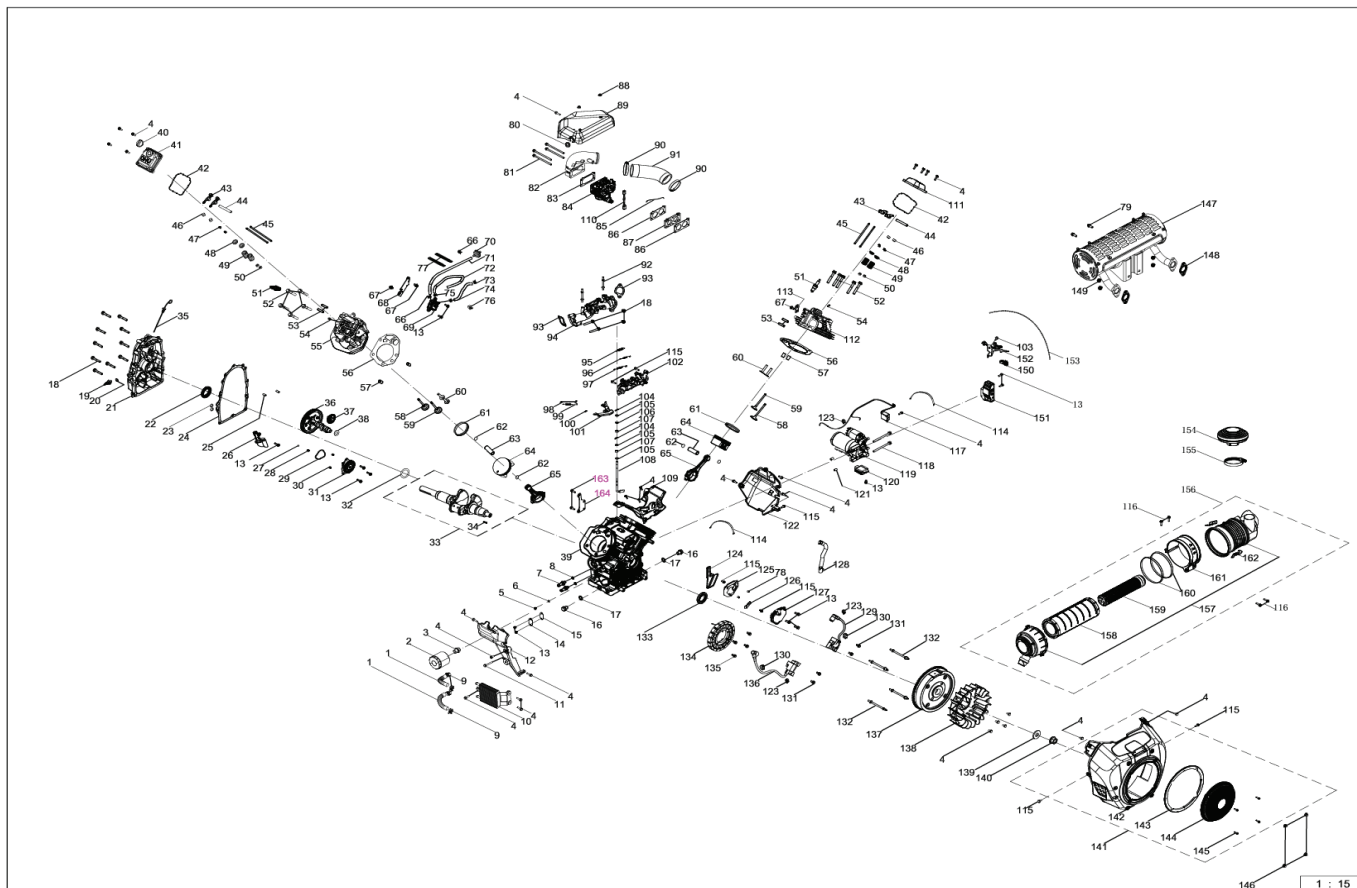

# JPE1000HDF 33HP HORIZONTAL SHAFT ENGINE

JPE1000HDF-001	Oil Hose ?9.5×?17.4×136
JPE1000HDF-002	Oil Filter
JPE1000HDF-003	Connection Pipe
JPE1000HDF-004	Bolt, M6×22
JPE1000HDF-005	Bolt, M5×10
JPE1000HDF-006	Washer, ?5.3×1×?10
JPE1000HDF-007	Oil Tube Joint
JPE1000HDF-008	Washer, ?10.5×2×?18
JPE1000HDF-009	Clamp
JPE1000HDF-010	Oil Radiator
JPE1000HDF-011	Bolt, M6×45
JPE1000HDF-012	Cylinder Head Baffle
JPE1000HDF-013	Bolt, M6×18
JPE1000HDF-014	Oil Duct Cover Plate
JPE1000HDF-015	Gasket
JPE1000HDF-016	Drain Bolt
JPE1000HDF-017	Washer, ?14×1.5×?22
JPE1000HDF-018	Bolt, M8×50
JPE1000HDF-019	Oil Pressure Sensor
JPE1000HDF-020	Washer, ?10.5×1.5×?18
JPE1000HDF-021	Crankcase Cover
JPE1000HDF-022	Oil Seal, ?42×?60×7
JPE1000HDF-023	O-Ring, ?11.2×2.65
JPE1000HDF-024	Gasket, Crankcase
JPE1000HDF-025	Pin, ?8×12
JPE1000HDF-026	Breather Filter Screen
JPE1000HDF-027	Steel Ball, ?9.5
JPE1000HDF-028	Oil Pump Spring
JPE1000HDF-029	Gasket, Oil Pump
JPE1000HDF-030	Pin, ?8×8

JPE1000HDF-031	Oil Pump
JPE1000HDF-032	Washer, ?45.5×1×?63
JPE1000HDF-033	Crankshaft
JPE1000HDF-034	Woodruff Key
JPE1000HDF-035	Dipstick
JPE1000HDF-036	Camshaft
JPE1000HDF-037	Governor Gear
JPE1000HDF-038	Washer, ?20×1×?30
JPE1000HDF-039	Crankcase
JPE1000HDF-040	Oil Plug
JPE1000HDF-041	Valve Cover
JPE1000HDF-042	Gasket, Valve Cover
JPE1000HDF-043	Rocker Arm Assembly
JPE1000HDF-044	Rocker Shaft
JPE1000HDF-045	Push Rod
JPE1000HDF-046	Valve Adjust Cap, Exhaust
JPE1000HDF-047	Valve Locker
JPE1000HDF-048	Valve Spring Seat
JPE1000HDF-049	Valve Spring
JPE1000HDF-050	Intake Valve Seal
JPE1000HDF-051	Spark Plug
JPE1000HDF-052	Bolt, M10×1.25×65
JPE1000HDF-053	Stud, M8×34
JPE1000HDF-054	Rocker Arm Pin
JPE1000HDF-055	Cylinder Head
JPE1000HDF-056	Gasket, Cylinder Head
JPE1000HDF-057	Pin, ?12×20
JPE1000HDF-058	Exhaust Valve
JPE1000HDF-059	Intake Valve
JPE1000HDF-060	Tappet