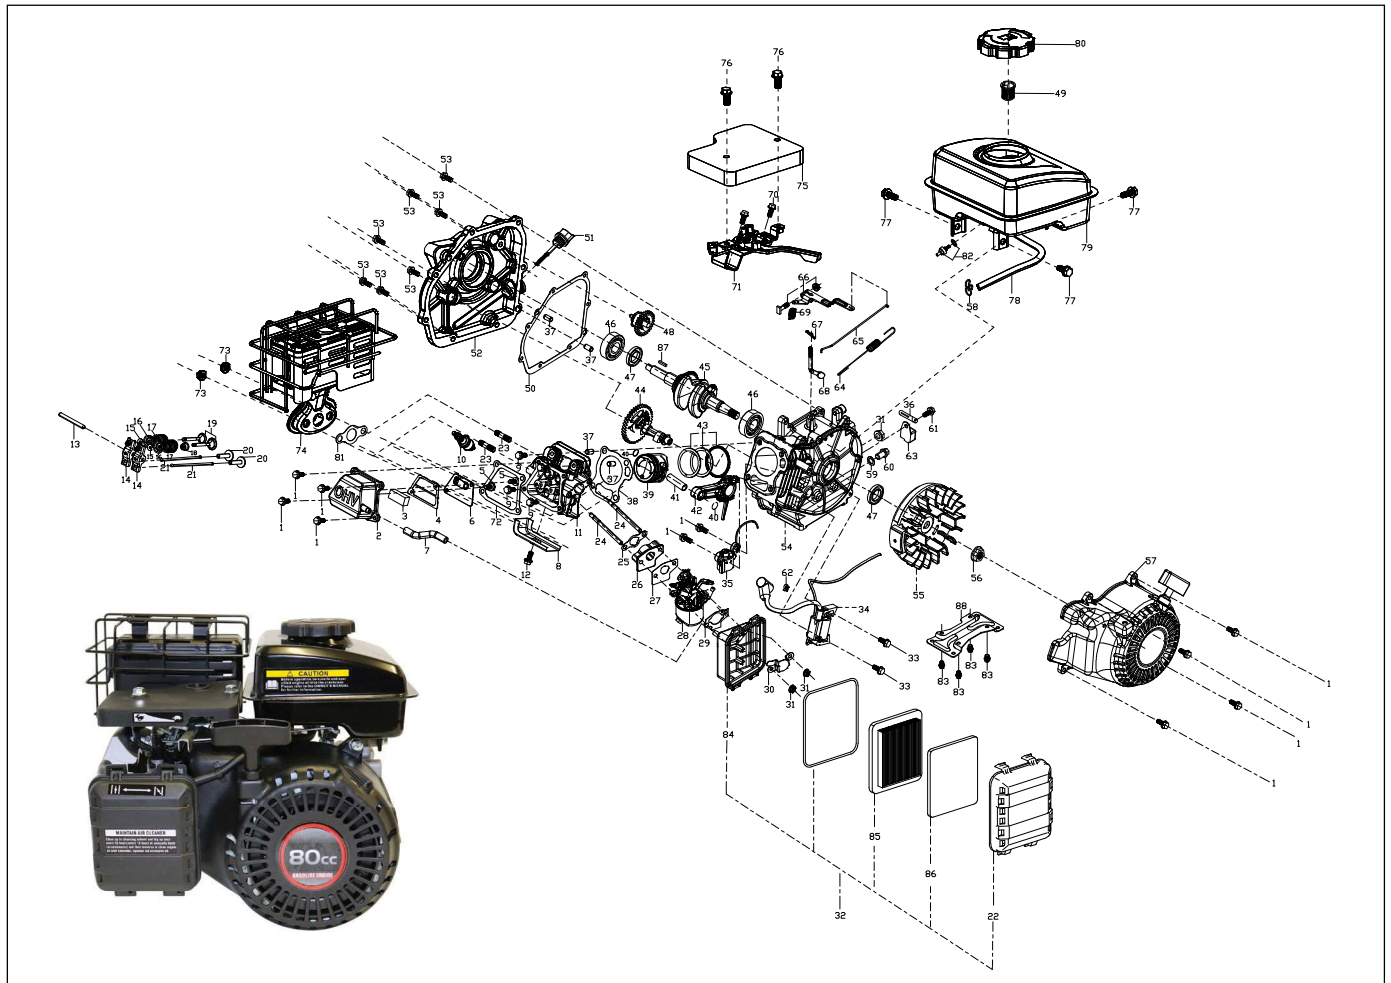

# JPE25-B

JPE25-B-01	Hexagon bolt with flange
JPE25-B-02	Cylinder head cover
JPE25-B-03	Engine oil Strainer
JPE25-B-04	PACKING, BREATHER CHAMBER
JPE25-B-05	Hexagon bolt with flange
JPE25-B-06	CAP, BREATHER CHAMBER
JPE25-B-07	Breather tube
JPE25-B-08	air deflector
JPE25-B-09	Hexagon bolt with flange
JPE25-B-10	Spark plug
JPE25-B-11	Cylinder head
JPE25-B-12	Hexagon bolt with flange
JPE25-B-13	Valve rocker shaft
JPE25-B-14	Valve rocker combination
JPE25-B-15	Valve locker
JPE25-B-16	Retainer, valve spring
JPE25-B-17	Inner spring of valve
JPE25-B-18	Valve oil seal
JPE25-B-19	Valve Kit
JPE25-B-20	Lifter, Valve
JPE25-B-21	Push rod
JPE25-B-22	Air filter casing cover
JPE25-B-23	Stud 1
JPE25-B-24	Stud 2
JPE25-B-25	Carburetor gasket
JPE25-B-26	Heat insulating pad for carburetor
JPE25-B-27	Carburetor gasket
JPE25-B-28	Carburetor
JPE25-B-29	Carburetor gasket
JPE25-B-30	Support plate body of filter element

JPE25-B-31	Hexagon nut with flange
JPE25-B-32	Air filter
JPE25-B-33	Hexagon bolt with flange
JPE25-B-34	COIL ASSY.,IGNNTION
JPE25-B-35	Oil level sensor
JPE25-B-36	Cable cleat
JPE25-B-37	ocation pin
JPE25-B-38	Gasket for cylinder head
JPE25-B-39	Piston
JPE25-B-40	Steel cable baffle ring
JPE25-B-41	Piston pin
JPE25-B-42	Connecting rod
JPE25-B-43	Piston ring combination
JPE25-B-44	Camshaft assy
JPE25-B-45	crankshaft
JPE25-B-46	Bearing
JPE25-B-47	Oil seal
JPE25-B-48	Components of governor gear
JPE25-B-49	Pouring orifice filter screen combination
JPE25-B-50	Crankcase cover gasket
JPE25-B-51	Oil rule combination
JPE25-B-52	Crankcase cover
JPE25-B-53	Hexagon bolt with flange
JPE25-B-54	Crankcase body
JPE25-B-55	FLYWHEEL COMP
JPE25-B-56	Hexagon nut with flange
JPE25-B-57	Manual starting assembly
JPE25-B-58	Pipe clip
JPE25-B-59	Flat washer
JPE25-B-60	Sealing plug screw