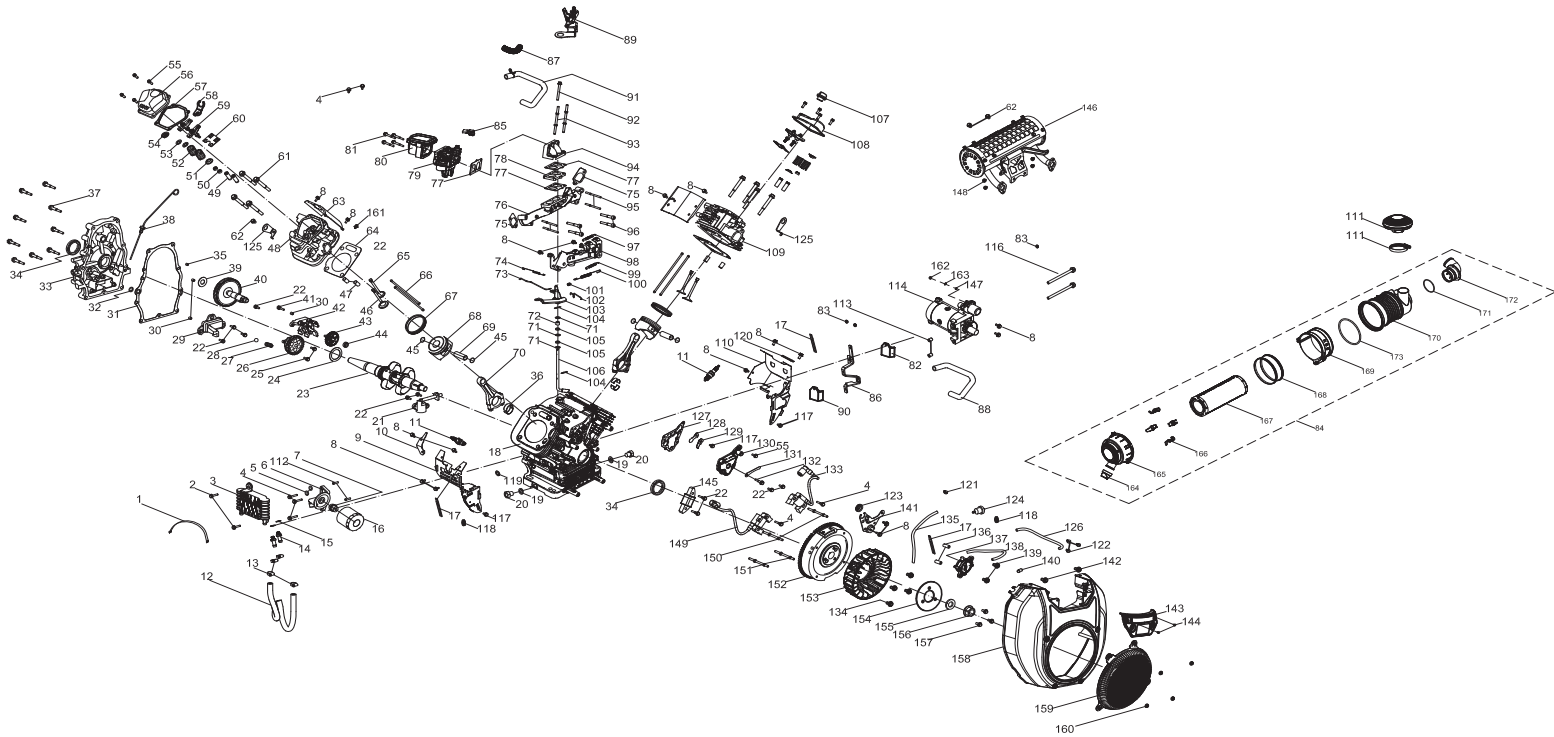

JPE750HDF 22HP HORIZONTAL SHAFT ENGINE

JPE750HDF-001	Tape, L=150mm
JPE750HDF-002	Bolt, M6×20
JPE750HDF-003	Oil Radiator
JPE750HDF-004	Bolt, M6×30
JPE750HDF-005	O-Ring, φ11.2×2.65
JPE750HDF-006	Secondary Oil Filter
JPE750HDF-007	Connection Pipe
JPE750HDF-008	Bolt, M6×12
JPE750HDF-009	Cylinder Head Baffle Right
JPE750HDF-010	Oil Radiator Bracket
JPE750HDF-011	Spark Plug
JPE750HDF-012	Fuel Hose φ9.5×φ17.4×295
JPE750HDF-013	Clamp
JPE750HDF-014	Fuel Tube Joint
JPE750HDF-015	Washer, φ10.5×2×φ18
JPE750HDF-016	Oil Filter
JPE750HDF-017	Clip
JPE750HDF-018	Crankcase
JPE750HDF-019	Washer, φ14×1.5×φ22
JPE750HDF-020	Earth Bolt
JPE750HDF-021	Oil Sensor
JPE750HDF-022	Bolt, M6×16
JPE750HDF-023	Crankshaft
JPE750HDF-024	Washer, φ38.5×1×φ54
JPE750HDF-025	Bolt, M6×16
JPE750HDF-026	Oil Pump
JPE750HDF-027	Oil Pump Spring
JPE750HDF-028	Steel Ball, φ9.5
JPE750HDF-029	Breather Filter Screen

JPE750HDF-030	Pin, φ8×12
JPE750HDF-031	Gasket, Crankcase
JPE750HDF-032	O-Ring, φ13.2×2.65
JPE750HDF-033	Crankcase Cover
JPE750HDF-034	Oil Seal, φ38×φ58×8
JPE750HDF-035	Pin, φ14×10×φ12.5
JPE750HDF-036	Connecting Rod Bearing
JPE750HDF-037	Bolt, M8×50
JPE750HDF-038	Dipstick
JPE750HDF-039	Washer, φ17.4×1×φ25.9
JPE750HDF-040	Camshaft
JPE750HDF-041	Bolt, M6×25
JPE750HDF-042	Lower Rocker Arm
JPE750HDF-043	Governor Gear
JPE750HDF-044	Bearing, 6003
JPE750HDF-045	Circlip
JPE750HDF-046	Intake Valve
JPE750HDF-047	Pin, φ12×20
JPE750HDF-048	Cylinder Head
JPE750HDF-049	Valve Spring Seat
JPE750HDF-050	Valve Adjust Cap, Exhaust
JPE750HDF-051	Intake Valve Seal
JPE750HDF-052	Valve Spring
JPE750HDF-053	Valve Locker
JPE750HDF-054	Valve Spring Seat
JPE750HDF-055	Bolt, M6×22
JPE750HDF-056	Valve Cover
JPE750HDF-057	Gasket, Valve Cover
JPE750HDF-058	Bush Bracket
JPE750HDF-059	Rocker Arm Assembly