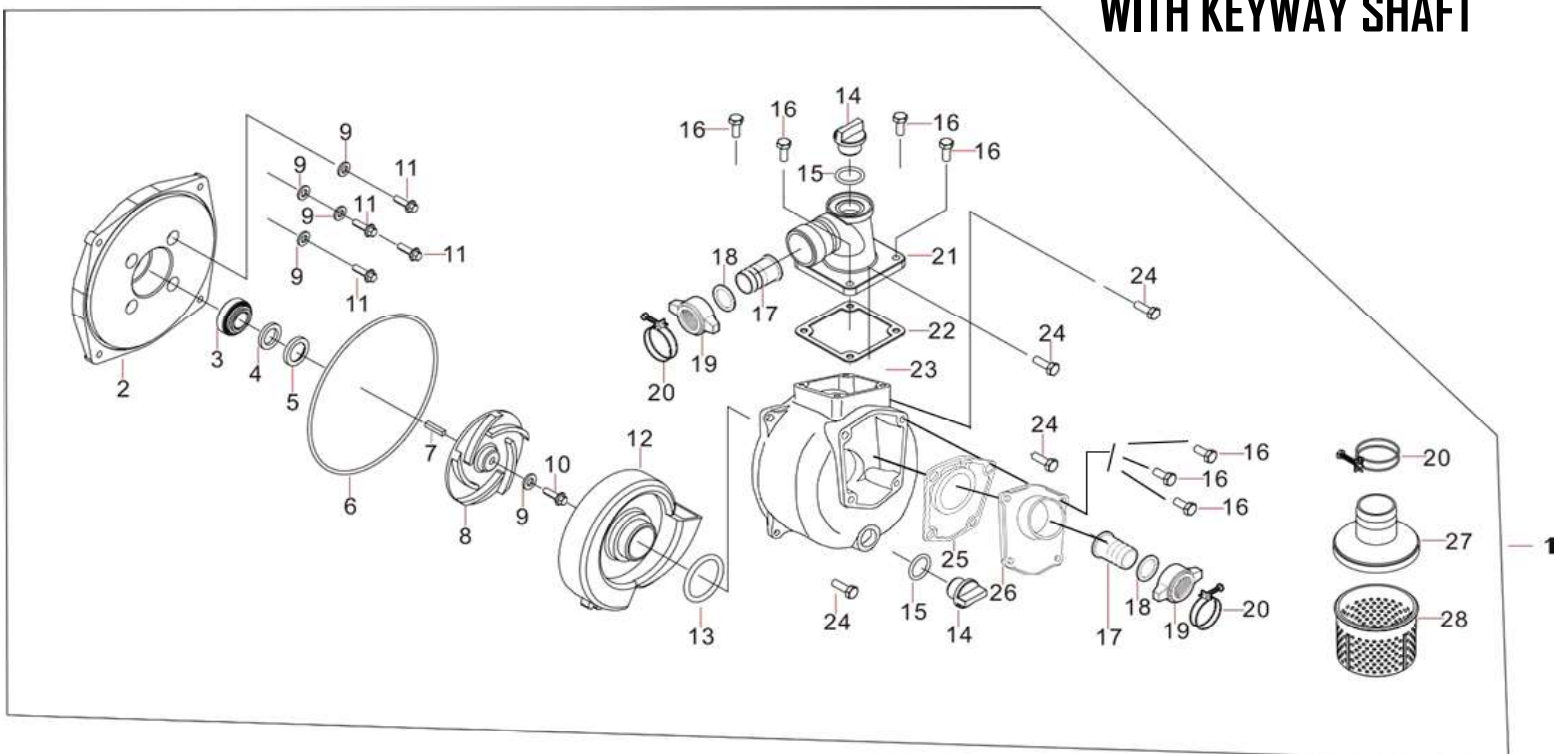

# JWP50 & JWP50ES 7HP 2" TRANSFER PUMP WITH KEYWAY SHAFT

JWP50-7HP-1	Complete Water pump
JWP50-7HP-2	Connecting Housing
JWP50-7HP-3	Mechanical Seal Components
JWP50-7HP-4	Impeller seal
JWP50-7HP-5	Seal ring
JWP50-7HP-6	Seal ring
JWP50-7HP-7	Flat key
JWP50-7HP-8	Impeller of water pump
JWP50-7HP-9	Washer
JWP50-7HP-10	BOLT
JWP50-7HP-11	BOLT
JWP50-7HP-12	Volute
JWP50-7HP-13	Seal ring
JWP50-7HP-14	Screw plug
JWP50-7HP-15	Seal ring
JWP50-7HP-16	BOLT
JWP50-7HP-17	Hose connection
JWP50-7HP-18	Joint gasket
JWP50-7HP-19	Hose connector
JWP50-7HP-20	Hose clamp
JWP50-7HP-21	OUTLET
JWP50-7HP-22	Gasket OUTLET
JWP50-7HP-23	PUMP BODY
JWP50-7HP-24	BOLT
JWP50-7HP-25	SEAL ASSY, MECHANISM
JWP50-7HP-26	JOINT, WATER PUMP
JWP50-7HP-27	Filter cover
JWP50-7HP-28	Water pump filter
JWP50-7HP-SEALKIT	Seal Kit